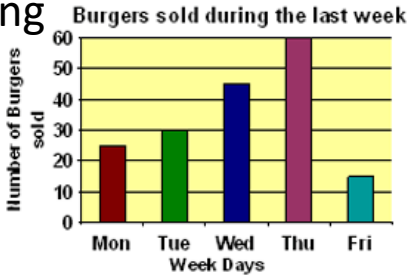

FOUNDATION TIER Module 7 Displaying Data

Discrete data: bars NOT touching

Pictogram

Grouped data

Drinks sold in Freda's cafe

Dual Composite

Working Days

- On which day did the garage carry out the most repairs on tyres?
 ✓
- What was the most common type of repair across the whole week?
 ✓
- How many repairs were carried out altogether on Friday?
34 ✓
- How many repairs on brakes were carried out during the week?
47 ✓