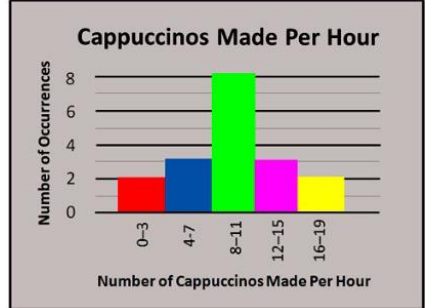

FOUNDATION TIER Module 7 Displaying Data

Discrete data: bars NOT touching

Pictogram

Grouped data

Drinks sold in Freda's cafe

Dual Composite

Working Days

- On which day did the garage carry out the most repairs on tyres?
 ✓
- What was the most common type of repair across the whole week?
 ✓
- How many repairs were carried out altogether on Friday?
34 ✓
- How many repairs on brakes were carried out during the week?
47 ✓