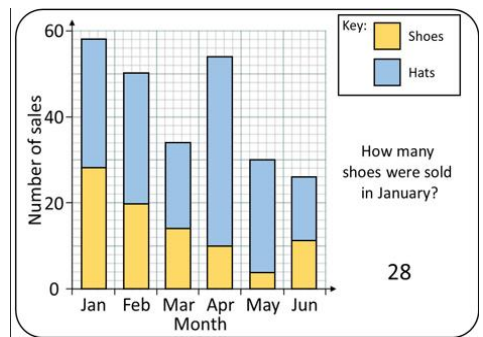

FOUNDATION TIER Module 7 Displaying Data

Discrete data: bars NOT touching

Pictogram

Grouped data

Drinks sold in Freda's cafe

Dual Composite

Working Days

- On which day did the garage carry out the most repairs on tyres?
 ✓
- What was the most common type of repair across the whole week?
 ✓
- How many repairs were carried out altogether on Friday?
34 ✓
- How many repairs on brakes were carried out during the week?
47 ✓