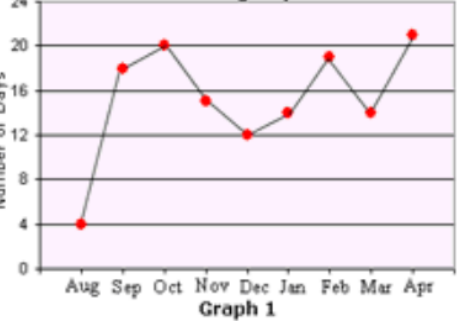

FOUNDATION TIER Module 7 Displaying Data

Discrete data: bars NOT touching

Pictogram

Grouped data

Drinks sold in Freda's cafe

Dual Composite

Working Days

- On which day did the garage carry out the most repairs on tyres?
 ✓
- What was the most common type of repair across the whole week?
 ✓
- How many repairs were carried out altogether on Friday?
34 ✓
- How many repairs on brakes were carried out during the week?
47 ✓