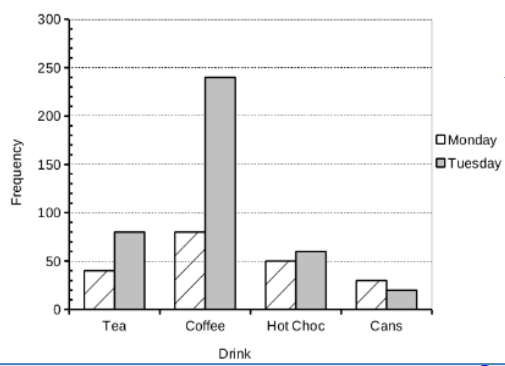

FOUNDATION TIER Module 7 Displaying Data

Discrete data: bars NOT touching

Pictogram

Grouped data

Drinks sold in Freda's cafe

Dual Composite

Working Days

- On which day did the garage carry out the most repairs on tyres?
 ✓
- What was the most common type of repair across the whole week?
 ✓
- How many repairs were carried out altogether on Friday?
34 ✓
- How many repairs on brakes were carried out during the week?
47 ✓