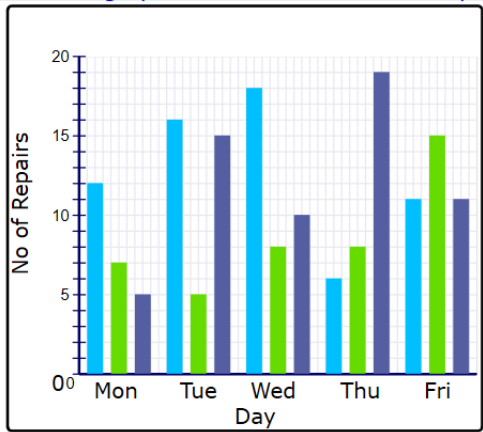

FOUNDATION TIER Module 7 Displaying Data

Discrete data: bars NOT touching

Pictogram

Grouped data

Drinks sold in Freda's cafe

Dual Composite

Working Days

- On which day did the garage carry out the most repairs on tyres?
 ✓
- What was the most common type of repair across the whole week?
 ✓
- How many repairs were carried out altogether on Friday?
34 ✓
- How many repairs on brakes were carried out during the week?
47 ✓